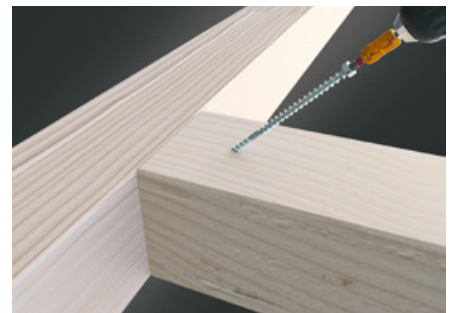

Makes the best even better.

Countersunk head with milling grooves

Excellent milling features in wood, no damage to the surface with metal fittings

MagicClose®

Patented full thread pulls timber fixtures together without gaps and without pretension

GripFit®

Single-handed working possible thanks to the HECO-Drive

PerfectPitch®

Optimal thread pitch for every screw length

HECO-TOPIX tip

Eliminates the need for pre-drilling, reduces the risk of the wood splitting

Video

Application examples

Façade assembly

Carcass assembly

Floorboard assembly

Mounting of installation level

On-rafter insulation

Connection of main and auxiliary beams

Rafter fastening

OSB panelling

Fastening of metal fittings