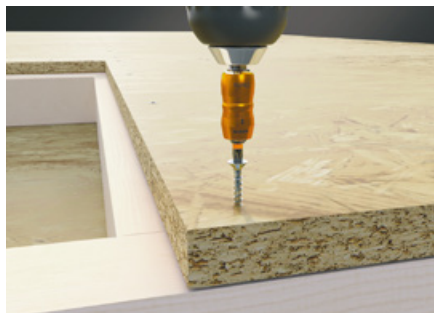

Makes the best even better.

Countersunk head with milling grooves

Excellent milling features in wood, no damage to the surface with metal fittings

MagicClose®

Patented full thread pulls timber fixtures together without gaps and without pretension

GripFit®

Single-handed working possible thanks to the HECO-Drive

PerfectPitch®

Optimal thread pitch for every screw length

HECO-TOPIX tip

Eliminates the need for pre-drilling, reduces the risk of the wood splitting

Video

Application examples

Façade assembly

Carcass assembly

Floorboard assembly

Mounting of installation level

On-rafter insulation

Connection of main and auxiliary beams

Rafter fastening

OSB panelling

Fastening of metal fittings