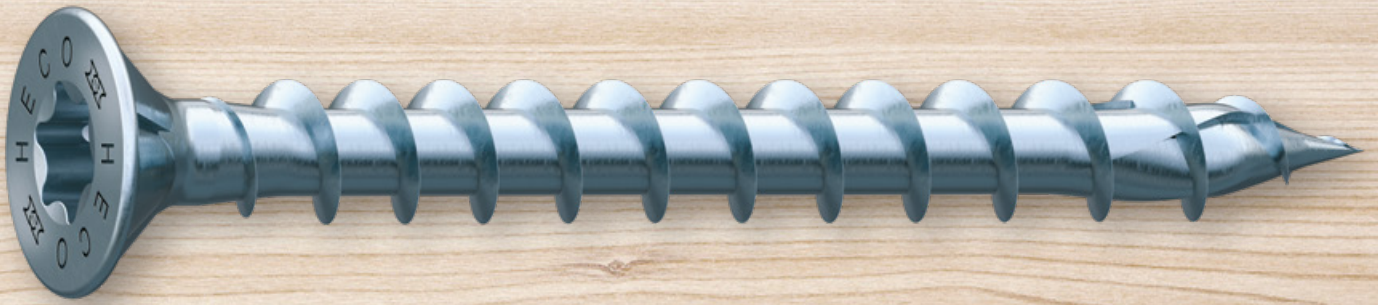

With the innovative properties of the HECO-Drive, GripFit, MagicClose and PerfectPitch, a new, integrated drive size concept and high-quality system accessory, HECO-TOPIX®-plus is the perfect wood screw for practically all applications.

Makes the best even better.

Countersunk head with milling grooves

Excellent milling features in wood, no damage to the surface with metal fittings

MagicClose®

Patented full thread pulls timber fixtures together without gaps and without pretension

GripFit®

Single-handed working possible thanks to the HECO-Drive

PerfectPitch®

Optimal thread pitch for every screw length

HECO-TOPIX tip

Eliminates the need for pre-drilling, reduces the risk of the wood splitting

Video

Application examples

Façade assembly

Carcass assembly

Floorboard assembly

Mounting of installation level

On-rafter insulation

Connection of main and auxiliary beams