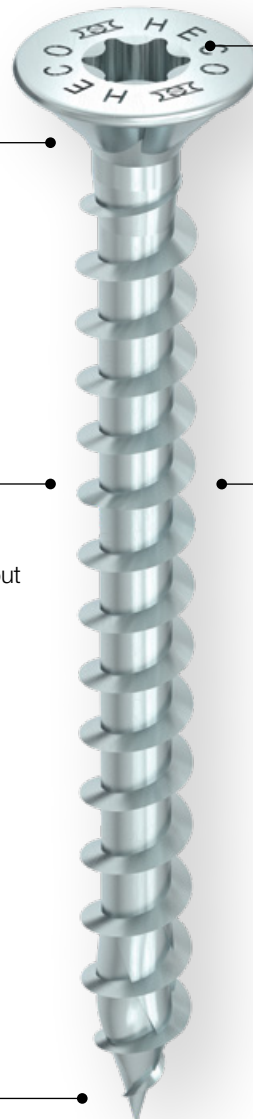

HECO-TOPIX®-plus

Product information

HECO-TOPIX®-plus is a real screw highlight, combining concentrated technological expertise and wide range of tangible user benefits in a single wood screw. The secret: Our HECO-TOPIX®-plus combines the best properties of four HECO ranges!

With the innovative properties of the HECO-Drive, GripFit, MagicClose and PerfectPitch, a new, integrated drive size concept and high-quality system accessory, HECO-TOPIX®-plus is the perfect wood screw for practically all applications.

Makes the best even better.

Countersunk head with milling grooves

Excellent milling features in wood, no damage to the surface with metal fittings

MagicClose®

Patented full thread pulls timber fixtures together without gaps and without pretension

GripFit®

Single-handed working possible thanks to the HECO-Drive

PerfectPitch®

Optimal thread pitch for every screw length

HECO-TOPIX tip

Eliminates the need for pre-drilling, reduces the risk of the wood splitting