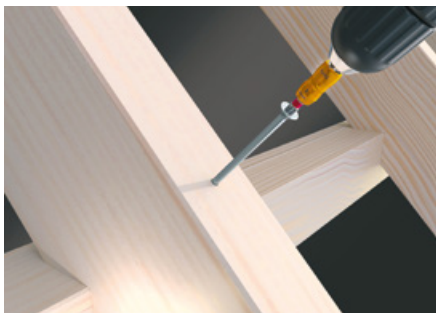

Makes the best even better.

Countersunk head with milling grooves

Excellent milling features in wood, no damage to the surface with metal fittings

MagicClose®

Patented full thread pulls timber fixtures together without gaps and without pretension

GripFit®

Single-handed working possible thanks to the HECO-Drive

PerfectPitch®

Optimal thread pitch for every screw length

HECO-TOPIX tip

Eliminates the need for pre-drilling, reduces the risk of the wood splitting

Video

Application examples

Façade assembly

Carcass assembly

Floorboard assembly

Mounting of installation level

On-rafter insulation

Connection of main and auxiliary beams

Rafter fastening

OSB panelling

Fastening of metal fittings