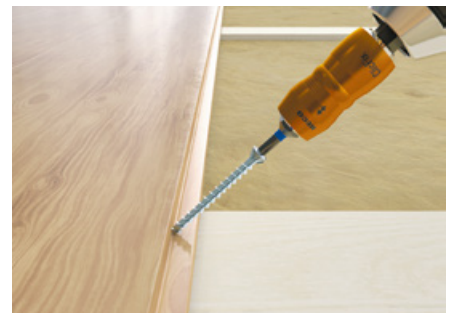

Makes the best even better.

Countersunk head with milling grooves

Excellent milling features in wood, no damage to the surface with metal fittings

MagicClose®

Patented full thread pulls timber fixtures together without gaps and without pretension

GripFit®

Single-handed working possible thanks to the HECO-Drive

PerfectPitch®

Optimal thread pitch for every screw length

HECO-TOPIX tip

Eliminates the need for pre-drilling, reduces the risk of the wood splitting

Video

Application examples

Façade assembly

Carcass assembly

Floorboard assembly

Mounting of installation level

On-rafter insulation

Connection of main and auxiliary beams

Rafter fastening

OSB panelling

Fastening of metal fittings